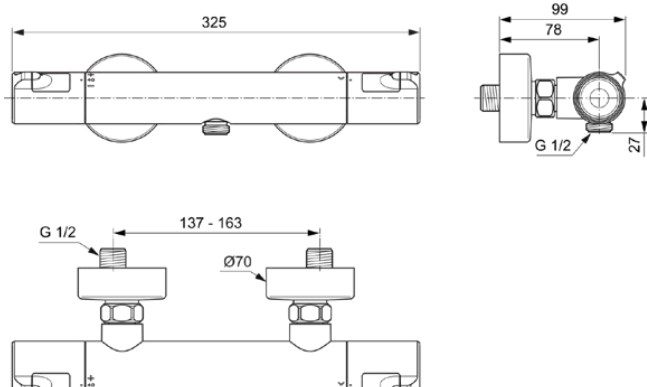

CERATHERM T50

A7214AA

CERATHERM T50 | Exposed shower mixer 325x99x70 mm in chrome finish, 22 l/min (3 bar) | Thermostatic function, Water & Energy savings, Cool Body technology, Safety stop, SmartShine, NF certified

Image & drawing

General information

Product type:	Shower mixers
Sub product type:	Exposed shower mixer
Brand:	Ideal Standard
Suite name:	CERATHERM T50
Designer:	Ideal Standard
Colour:	AA - Chrome
Surface finish effect:	glossy
Height (mm):	70
Width (mm):	325
Length / Projection (mm):	99
Fixing method:	S-coupling
Net weight (kg):	1.35
EAN code:	4015413345804

Product specifications

Max. flow rate at 3 bar (l):	22
Max. flow rate at 3 bar (l) for all outlets:	22
Max. flow rate at 3 bar (l) for spout:	22
Max. operating pressure (bar):	10
Min. operating pressure (bar):	0.5
Noise reduced S-Connectors:	No
PVD technology:	No
Shape of escutcheon(s):	Round
Shower hose connection thread:	G 1/2
SmartShine:	Yes
Surface cover:	chromium-plated
Surface finish effect:	glossy
Thermostatic:	Yes
Type of handle:	Rotary knob
Type of temperature control:	Thermostatic
With S-couplings:	Yes
With check valve:	Yes
With escutcheon(s):	Yes
With handle(s):	Yes
With handspray set:	No
With head shower:	No
With shelve(s):	No
With shower kit:	No
Fixing method:	S-coupling
Handle fixation position:	Top
Mounting method:	Wall